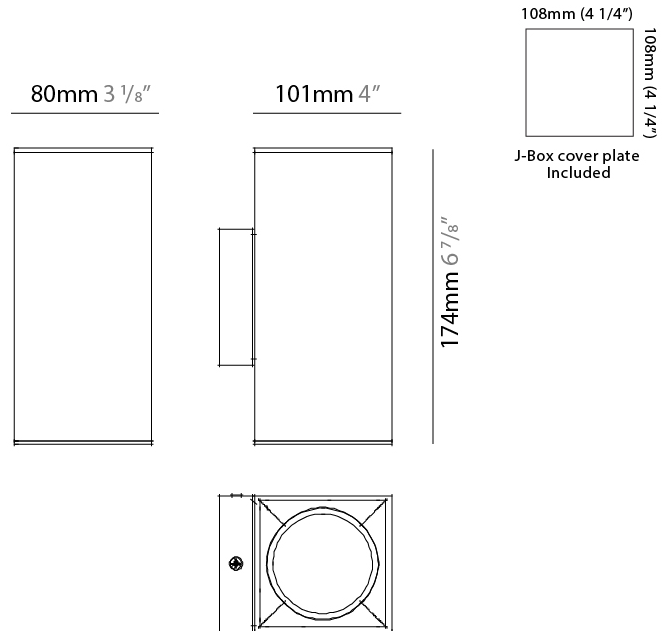

DAU SINGLE SURFACE

D93044- : D93044-BAL

base number

1. To build a product code in our configurator select the specify button on the base model # product page
2. To build a manual product code on this datasheet choose from the options listed below in blue font and add the suffix to the base model #

GENERAL

Series: Dau _____
Subseries: Dau Single _____
Partner: Milan _____
Division: Design _____
Installation: Surface _____
Product Type: Wall Surface _____
Mounting Location: Wall _____
Light Distribution: Direct / Indirect _____

PHYSICAL

Shape: Rectangle _____
Length (mm): 80 _____
Length (in): 3 1/8 _____
Height (mm): 174 _____
Depth (mm): 101 _____
Height (in): 6 7/8 _____
Depth (in): 4 _____
Extension (mm): 101 _____
Extension (in): 4 _____
Weight (kg): 1.23 _____
Weight (lbs): 2.71 _____
Fixture Material: Extruded Aluminum _____

ELECTRICAL

Number of Lamps: 2 _____
Lamp Type: LED Retrofit _____
Lamp Shape: MR16 _____
Bulb Included: Bulb Not Included _____
Total Output Wattage (W): 10 _____
Max. Wattage Per Lamp (W): 5 _____
Lamp Base: GU10 _____
Input Voltage (V): 120Vac Direct Line _____

LED

OPTICAL

RATINGS AND CERTIFICATIONS

Certified By: CSA Certified to UL and CSA Standards _____
IP rating: IP20 _____