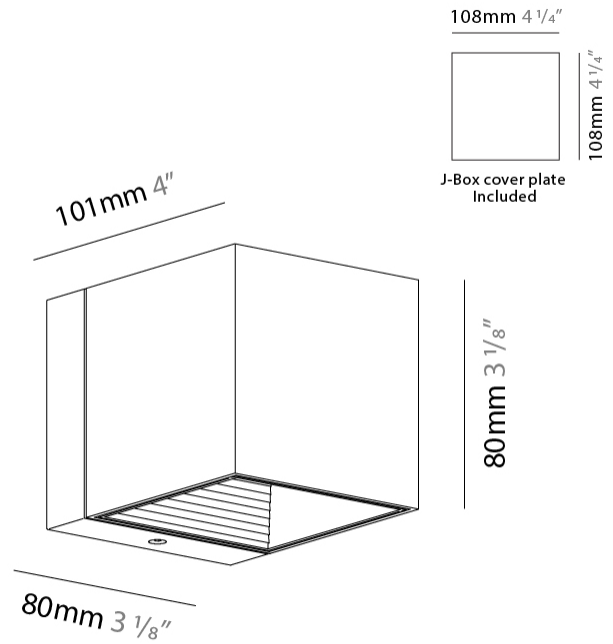

PROJECT	_____
TYPE	_____
SPECIFIER	_____
QUANTITY	_____
DATE	_____

DAU SINGLE SURFACE

D93148R9-

base number   Finish
Options

1. To build a product code in our configurator select the specify button on the base model # product page
2. To build a manual product code on this datasheet choose from the options listed below in blue font and add the suffix to the base model #

GENERAL

Series: Dau _____
Subseries: Dau Single _____
Partner: Milan _____
Division: Design _____
Installation: Surface _____
Product Type: Wall Surface _____
Mounting Location: Wall _____
Light Distribution: Direct / Indirect _____

PHYSICAL

Shape: Cube _____
Length (mm): 80 _____
Length (in): 3 1/8 _____
Height (mm): 80 _____
Height (in): 3 1/8 _____
Extension (mm): 101 _____
Extension (in): 4 _____
Fixture Finish: BAL / MWL / BSL _____
Fixture Material: Extruded Aluminum _____

ELECTRICAL

Lamp Type: LED _____
Input Wattage (W): 14 _____
Dimming: Electronic Low Voltage Dimming to 20% _____
Input Voltage (V): 120Vac Direct Line _____

LED

Number of LEDs: 2 _____
Color Temperature (°K): 3000 _____
Max. Delivered Lumen (lm): 1330 _____
CRI: >90 CRI _____

OPTICAL

RATINGS AND CERTIFICATIONS

Certified By: Certified for North American Standards _____
IP rating: IP44 _____