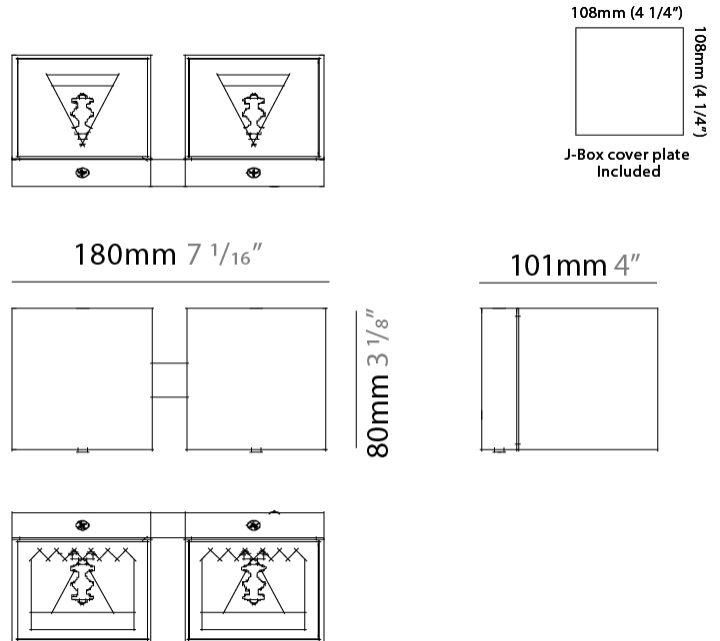

DAU DOUBLE SURFACE

D93095-

base number   Finish
Options

PROJECT	_____
TYPE	_____
SPECIFIER	_____
QUANTITY	_____
DATE	_____

1. To build a product code in our configurator select the specify button on the base model # product page
2. To build a manual product code on this datasheet choose from the options listed below in blue font and add the suffix to the base model #

GENERAL

Series: Dau _____
Subseries: Dau Double _____
Partner: Milan _____
Division: Design _____
Installation: Surface _____
Product Type: Wall Surface _____
Mounting Location: Wall _____
Light Distribution: Direct / Indirect _____

PHYSICAL

Shape: Rectangle _____
Length (mm): 180 _____
Length (in): 7 1/16 _____
Height (mm): 80 _____
Depth (mm): 101 _____
Height (in): 3 1/8 _____
Depth (in): 4 _____
Extension (mm): 101 _____
Extension (in): 4 _____
Fixture Finish: [BAL / MWL / BSL](#) _____
Fixture Material: Extruded Aluminum _____

ELECTRICAL

Number of Lamps: 2 _____
Lamp Type: LED Retrofit _____
Lamp Shape: T4 _____
Bulb Included: Bulb Not Included _____
Max. Wattage Per Lamp (W): 3.5 _____
Lamp Base: G9 _____
Input Voltage (V): 120Vac Direct Line _____

LED

OPTICAL

RATINGS AND CERTIFICATIONS

Certified By: Certified for North American Standards _____
IP rating: IP20 _____